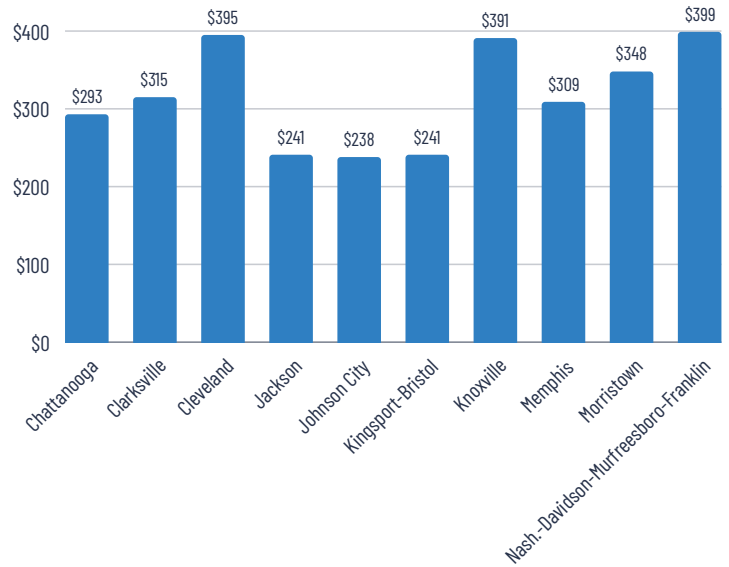

RECENT LAW UPDATES

Things stay the same in Tennessee this year. No recent law changes occurred.

AVERAGE LOT RENT

% OF PARKS PER # OF LOTS

AVERAGE \$/PAD 2022 - 2024

958

TOTAL PARKS IN THE STATE

104