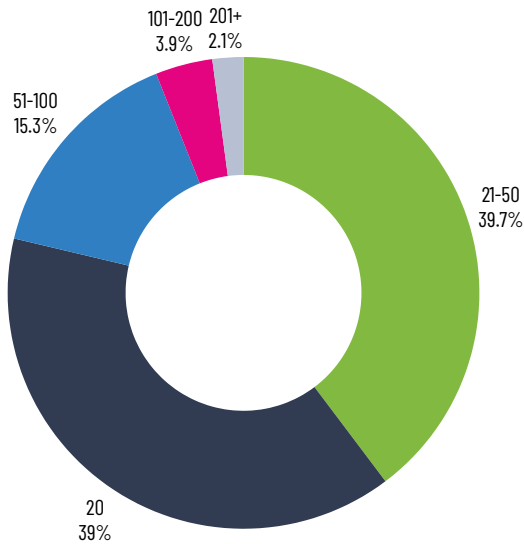

RECENT LAW UPDATES

Things stay the same in Tennessee this year. No recent law changes occurred.

AVERAGE LOT RENT

% OF PARKS PER # OF LOTS

AVERAGE \$/PAD 2022 - 2024

958

TOTAL PARKS IN THE STATE

104