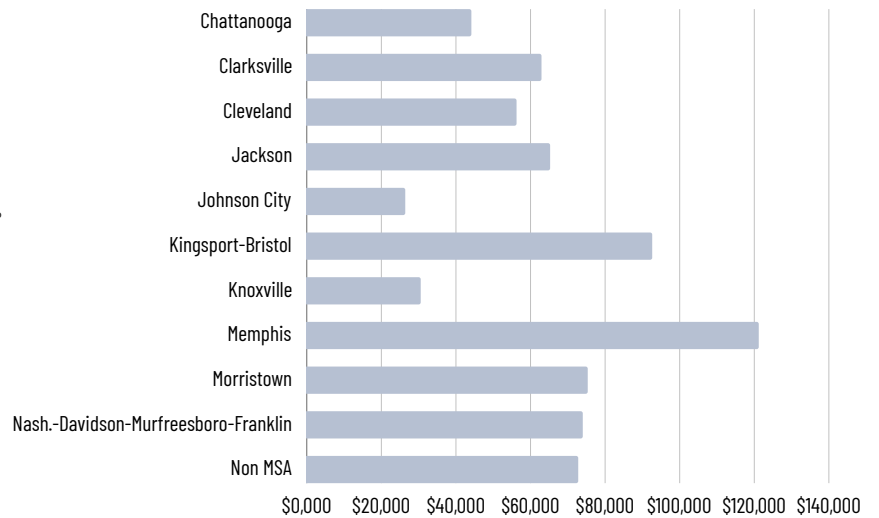

RECENT LAW UPDATES

Things stay the same in Tennessee this year. No recent law changes occurred.

AVERAGE LOT RENT

% OF PARKS PER # OF LOTS

AVERAGE \$/PAD 2022 - 2024

958

TOTAL PARKS IN THE STATE

104